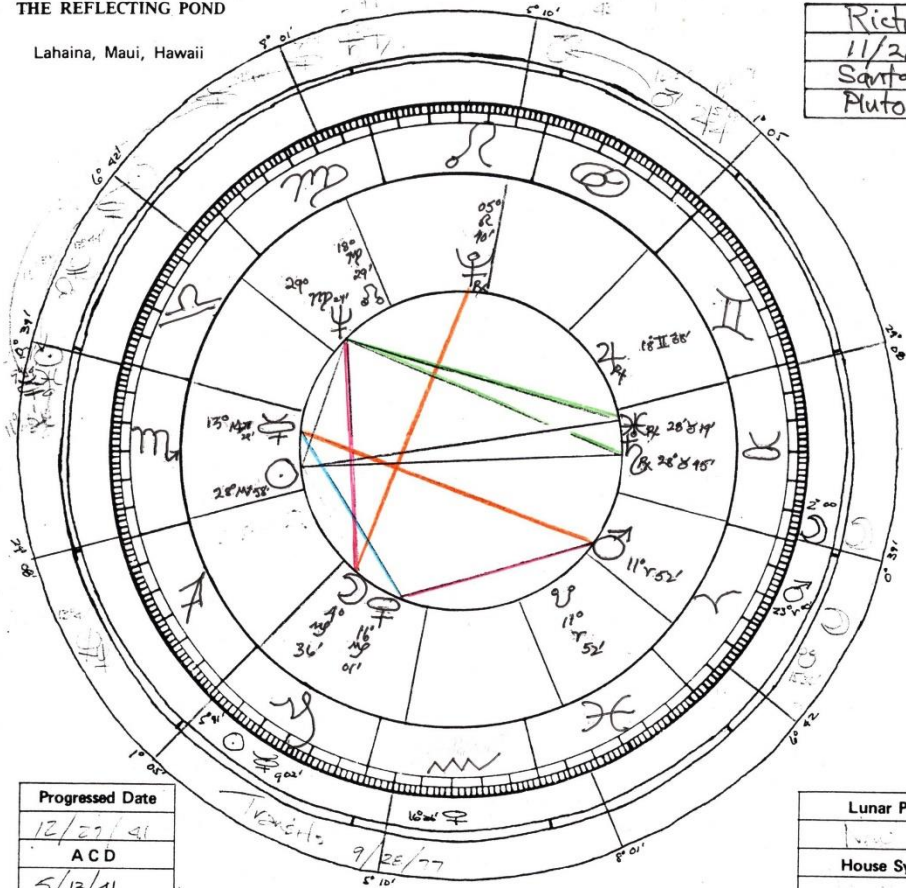

THE REFLECTING POND

Lahaina, Maui, Hawaii

Richard Donner
11/21/41 4:36 A.M. P.S.T.
Santa Clara County 121° 05' 32" W
Auto-chart Ruler

Phases
☉ new
☽ full
☿ gibbous
♀ last
♁ new
♃ new

Progressed Date
12/27/41
ACD
5/13/41

Cardinal	
Fixed	
Mutable	

Lunar Phase	
House System	

Fire	
Air	
Earth	
Water