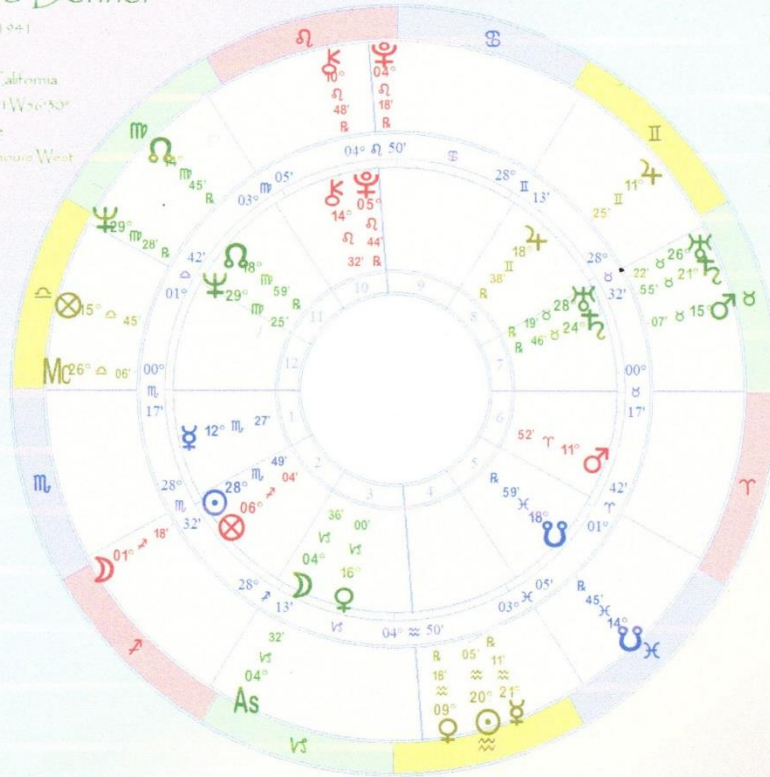

Cardinal	
Fixed	
Mutable	

Lunar Phase	
House System	

Fire	
Air	
Earth	
Water	

Richard Denner

November 21, 1941
 +36 AM
 Santa Clara, California
 37°N 20°51' 12" W 56°50"
 Standard Time
 Time Zone: 8 hours West
 Tropical Koch

Outer Ring:

Richard Denner

Calc: February 8, 1942
 11:17:52 AM GMT
 Santa Clara, California
 37°N 20°51' 12" W 56°50"
 Greenwich Mean Time
 Time Zone: 0 hours West
 Tropical Koch

David Pond

david@davidpond.com

Davidpond.com

RICHARD DENNER
 Timezone : 08:00:00 Daylightsaving : 00:00:00
 Place of birth : SANTA CLARA CA USA
 Longitude: 121W16'03 Latitude: 37N20'51

Fri Nov 21,1941 04:26:00
 sun-rise Nov 20,1941 06:54:09
 sun-set Nov 20,1941 16:47:04
 Ayanamsha : -23:02:39 Lahiri

Jaimini Karakas and aspects

AK	AmK	BK	MK	PK	GK	DK
♃	♀	♃	♂	♃	♃	♃

Aspects between Planets in dual signs: Mo-Ma-Ve
 Aspects between Planets in movable and fixed signs: Me-Ju, Me-Sa, Me-Ra, Me-Ke

Lordships

1 - ♀ in 3	7 - ♂ in 6
2 - ♂ in 6	8 - ♀ in 3 *
3 - ♃ in 8 *	9 - ♃ in 1
4 - ♃ in 8	10 - ♃ in 3
5 - ♃ in 8	11 - ♃ in 2
6 - ♃ in 8	12 - ♃ in 1